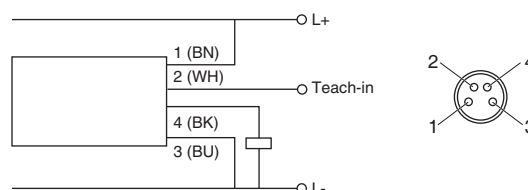

With switching point

Series ARK

Plastic miniature housing

DC 18...30 V

PNP output

Teach-in programming

Design **DC PNP • rectangular housing 26x40x12**

D imensions

Sensing range	[mm]	25...250
Output		
ID-No.		P72026
Type		ARKS 250 GPP
Supply voltage	[V]	18...30 DC
Current consumption	[mA]	35
Switching current	[mA]	100
Switching frequency	[Hz]	50
Ambient temperature	[°C]	-20...+70
Protection	[EN 60529]	IP 67
Housing material		PBTP
Connection		M8 connector

- mögliche Erfassung eines großen Objektes
Possible detection of a large target
- Sichere Erfassung eines großen Objektes
Save detection of a large target

Accessories **M8 plug type connection, 2 m PVC-cable is part of delivery**