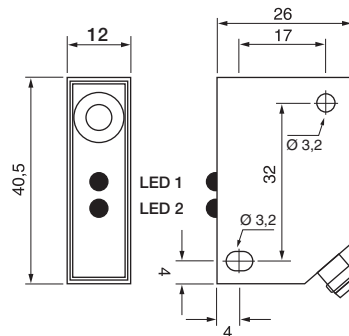

With switching point

Series ARK

Plastic miniature housing

DC 18...30 V

PNP output

Teach-in programming

Design **DC PNP • rectangular housing 26x40x12**

D imensions

Sensing range	[mm]	25...250
Output		
ID-No.		P72026
Type		ARKS 250 GPP
Supply voltage	[V]	18...30 DC
Current consumption	[mA]	35
Switching current	[mA]	100
Switching frequency	[Hz]	50
Ambient temperature	[°C]	-20...+70
Protection	[EN 60529]	IP 67
Housing material		PBTP
Connection		M8 connector

- mögliche Erfassung eines großen Objektes
Possible detection of a large target
- Sichere Erfassung eines großen Objektes
Save detection of a large target

Accessories **M8 plug type connection, 2 m PVC-cable is part of delivery**