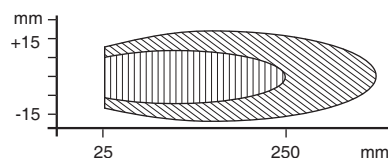

With switching point

Series ARK

Plastic miniature housing

DC 18...30 V

PNP output

Teach-in programming

Design **DC PNP • rectangular housing 26x40x12**

D imensions

Sensing range	[mm]	25...250
Output		
ID-No.		P72026
Type		ARKS 250 GPP
Supply voltage	[V]	18...30 DC
Current consumption	[mA]	35
Switching current	[mA]	100
Switching frequency	[Hz]	50
Ambient temperature	[°C]	-20...+70
Protection	[EN 60529]	IP 67
Housing material		PBTP
Connection		M8 connector

- mögliche Erfassung eines großen Objektes
Possible detection of a large target
- Sichere Erfassung eines großen Objektes
Save detection of a large target

Accessories **M8 plug type connection, 2 m PVC-cable is part of delivery**